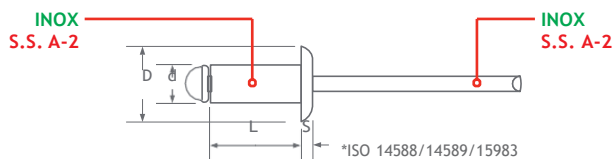

d mm.	L mm.	Codice Code	 mm.	 mm.	D mm.	s mm.			
3,0	6	BR0133006	1,0 - 3,0	ø 3,1	6,3	1,0	2200	1800	9.000
	8	BR0133008	3,0 - 5,0						8.500
	10	BR0133010	5,0 - 6,5						8.000
	12	BR0133012	6,5 - 8,5						7.000
	16	BR0133016	10,5 - 12,5						6.000

d mm.	L mm.	Codice Code	 mm.	 mm.	D mm.	s mm.			
3,2	6	BR0133206	1,0 - 3,0	ø 3,3	6,3	1,0	2500	1900	9.000
	8	BR0133208	3,0 - 5,0						8.500
	10	BR0133210	5,0 - 6,5						8.000
	12	BR0133212	6,5 - 8,5						7.000
	14	BR0133214	8,5 - 10,5						6.000
	16	BR0133216	10,5 - 12,5						6.000
18	BR0133218	12,5 - 14,5	5.000						

d mm.	L mm.	Codice Code	 mm.	 mm.	D mm.	s mm.			
4,0	6	BR0133806	1,0 - 2,5	ø 4,1	8,0	1,3	3500	2700	6.500
	8	BR0133808	2,5 - 4,5						6.000
	10	BR0133810	4,5 - 6,5						5.000
	12	BR0133812	6,5 - 8,5						4.500
	14	BR0133814	8,5 - 10,5						4.000
	16	BR0133816	9,5 - 12,0						4.000
	18	BR0133818	12,0 - 14,0						3.500
20	BR0133820	14,0 - 16,0	3.500						

INOX / INOX - Testa Tonda
STAINLESS STEEL A-2 / STAINLESS STEEL A-2 - Dome Head

Standard
Standard

d mm.	L mm.	Code	F mm.	mm.	D mm.	s mm.	mm.	mm.	mm.	mm.
5,0	8	BR0135008	2,0 - 4,0							4.000
	10	BR0135010	4,0 - 6,0							4.000
	12	BR0135012	6,0 - 8,0							4.000
	14	BR0135014	8,0 - 10,0	ø 5,1	9,5	1,4	5800	4700		3.500
	16	BR0135016	10,0 - 12,0							3.500
	18	BR0135018	12,0 - 14,0							3.000
	20	BR0135020	14,0 - 16,0							2.500